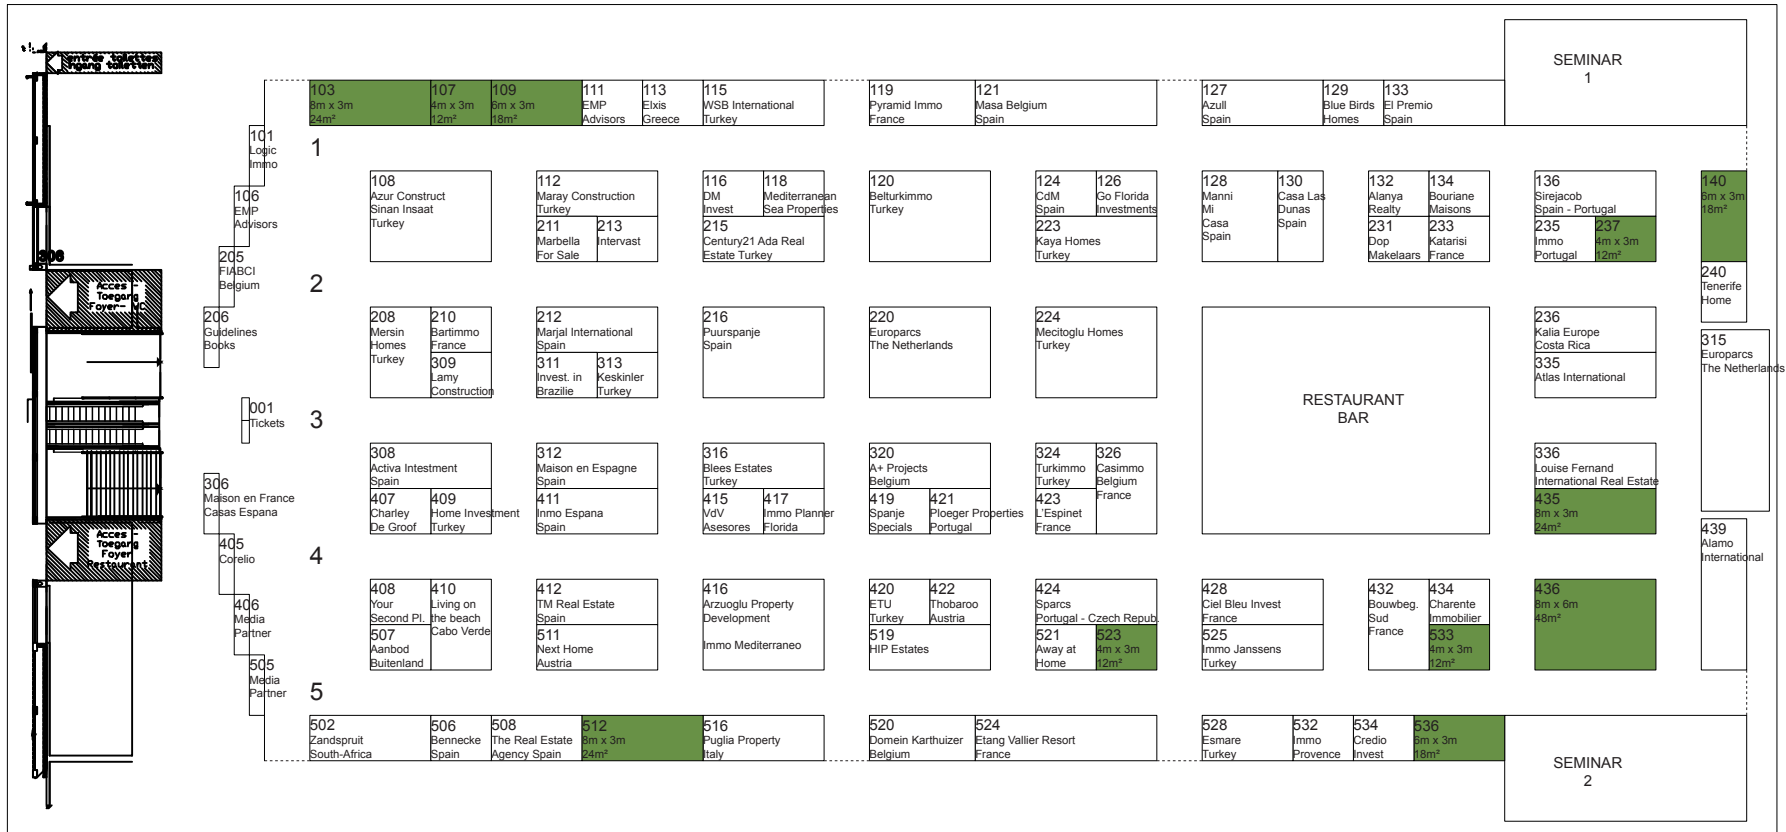

Second Place Expo fall edition 2012

Brussels Expo hall 3 | September 28 - 30

For more information, please contact us at:

T +32(0)9 241 99 97
 F +32(0)9 270 32 56
 E info@secondplace.be
 I www.secondplace.be